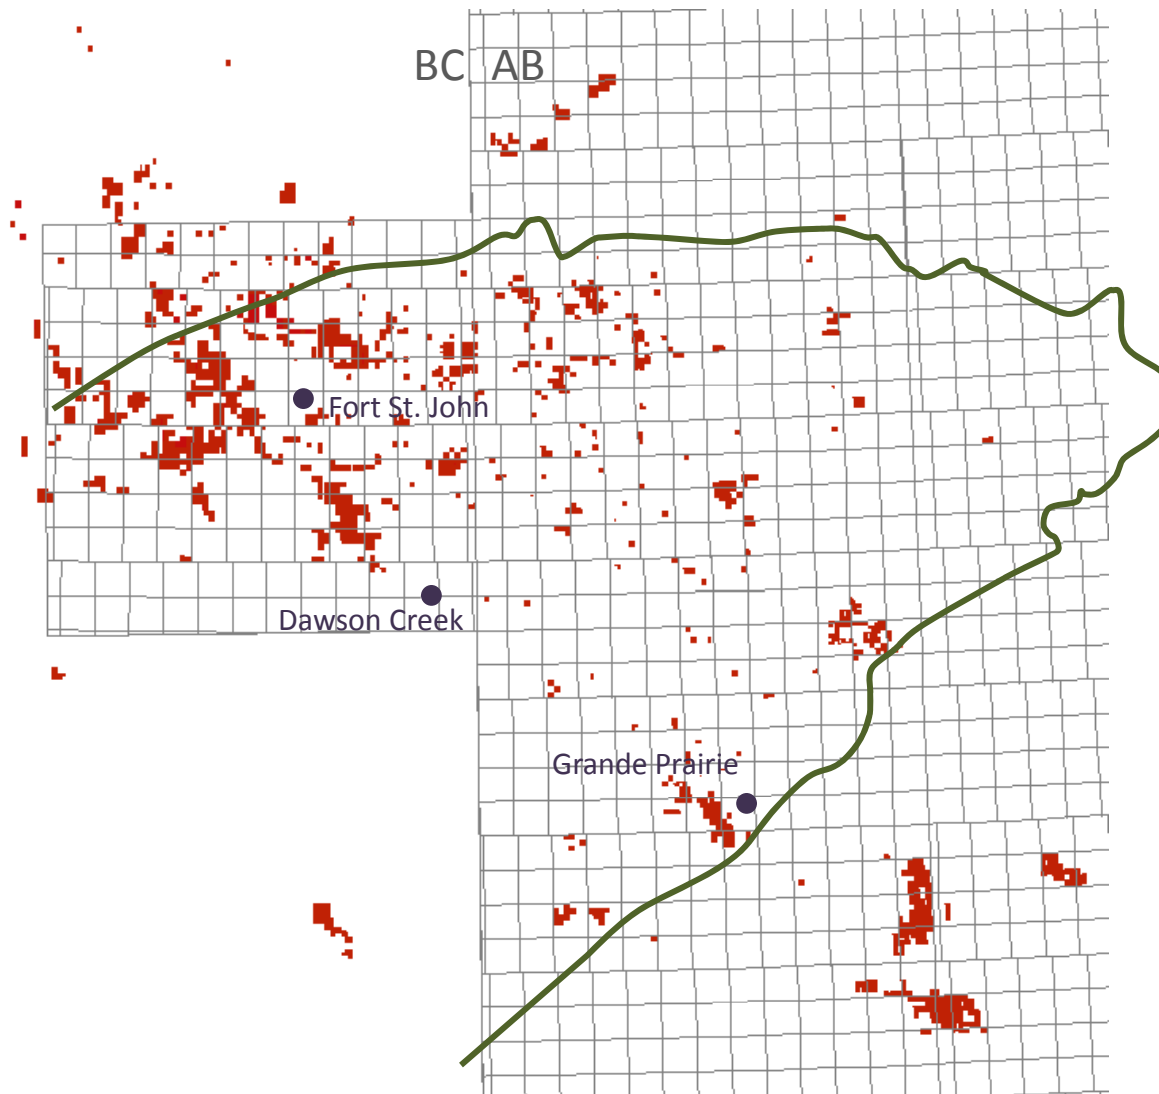

Assets

Land Base

- Fringing Reef - Peace River Arch
- Terra Lands

Over

550,000

net undeveloped acres