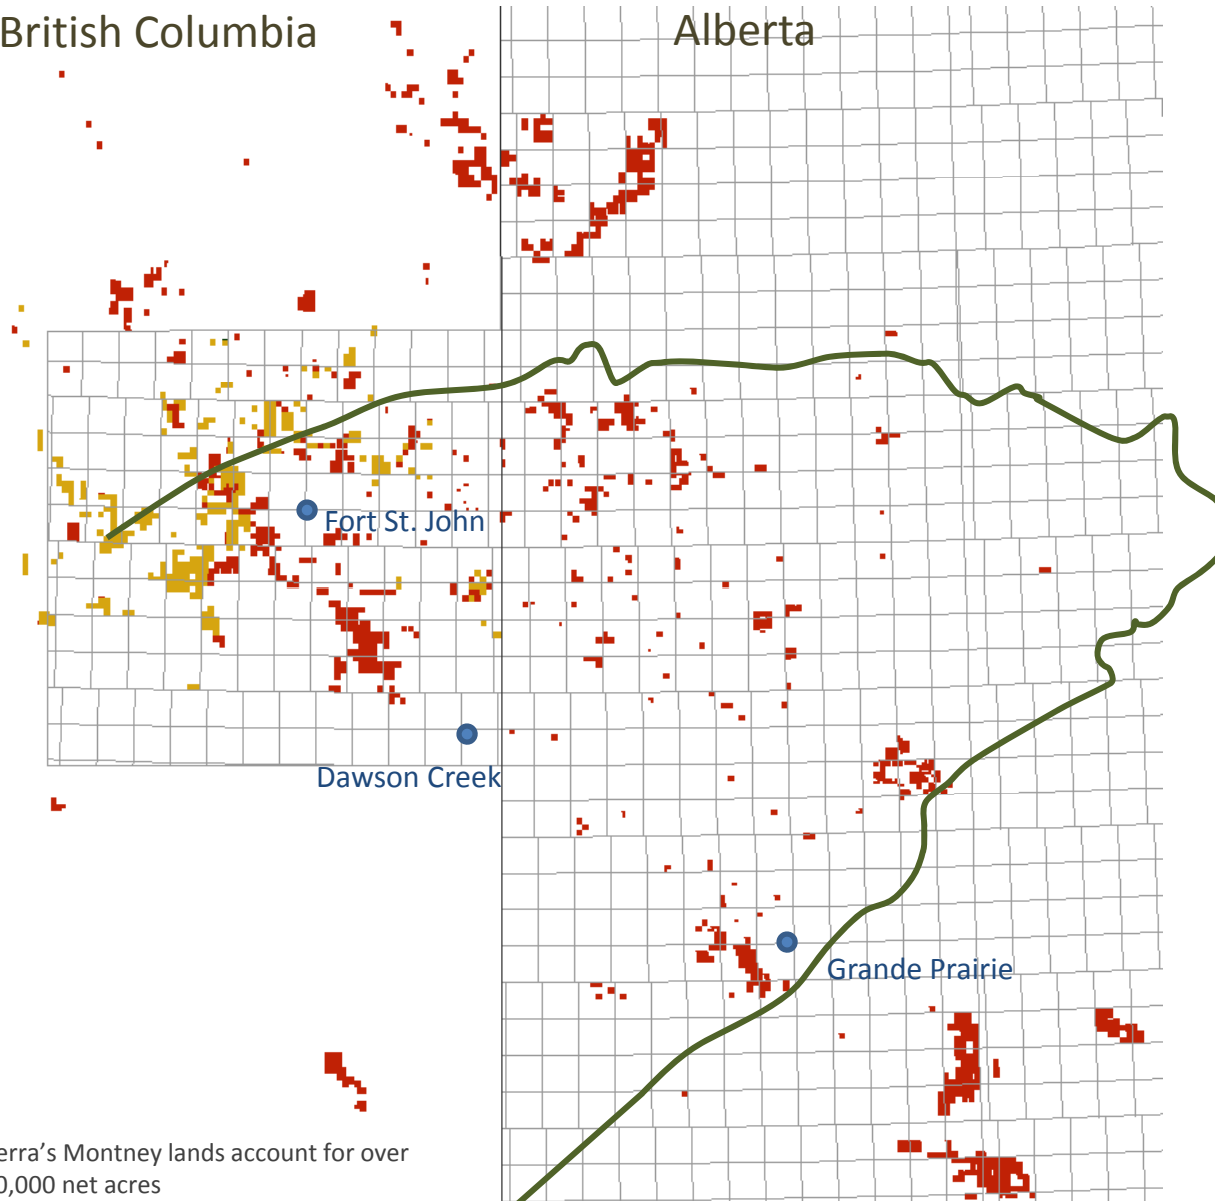

Assets

Terra's Land Base

British Columbia

Alberta

- Fringing Reef - Peace River Arch
- Terra Lands with Other Rights
- Terra Lands with Montney Rights

Terra **non-Montney**¹
lands over

500,000

net undeveloped acres

¹ Terra's Montney lands account for over 100,000 net acres